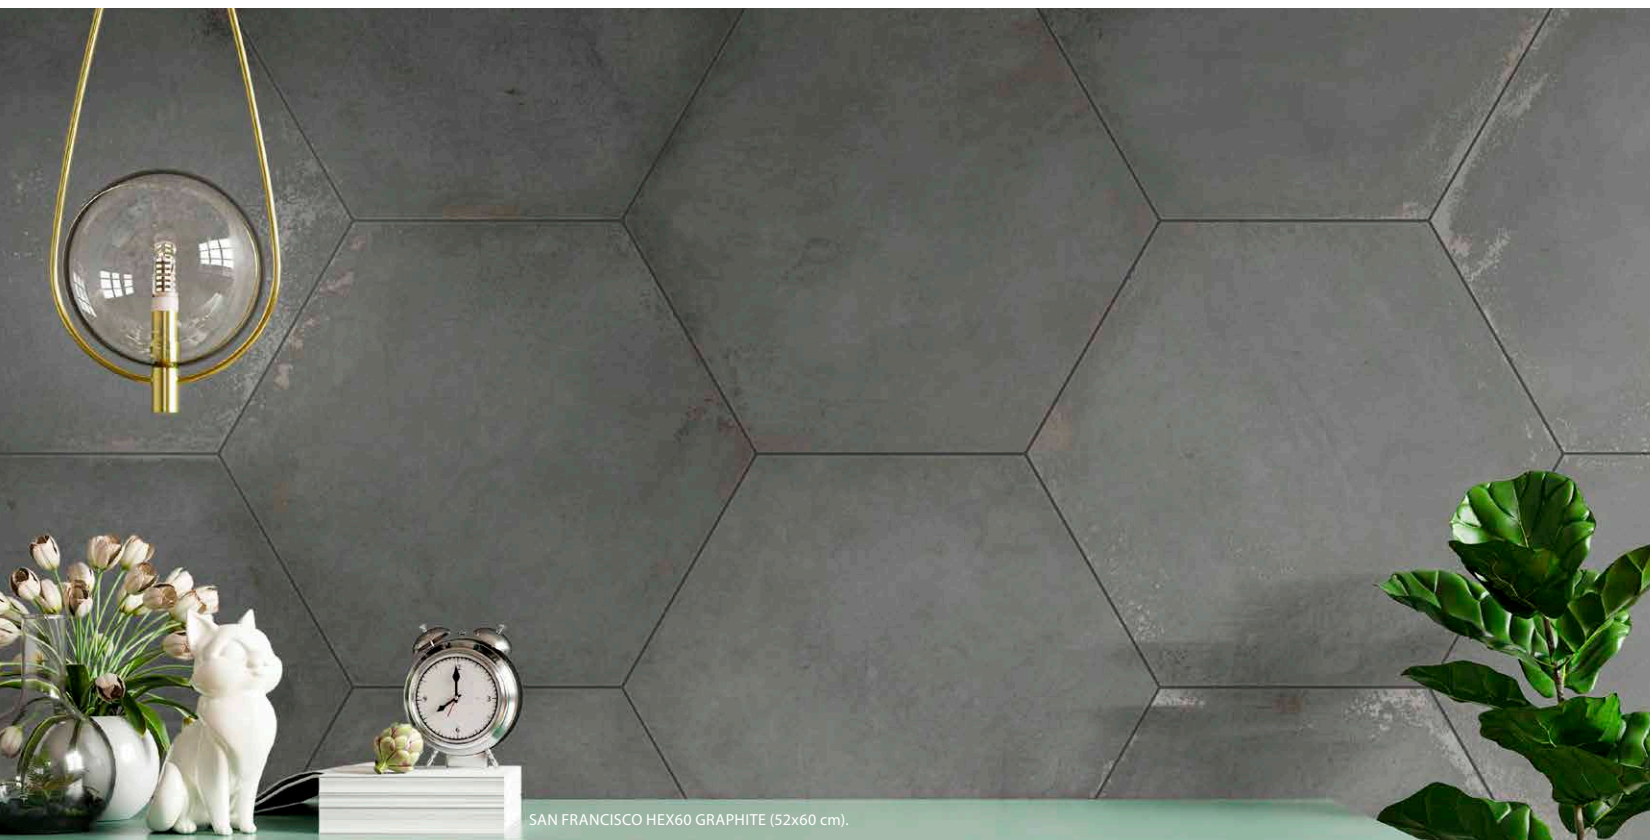

SAN FRANCISCO HEX60 GRAPHITE (52x60 cm).