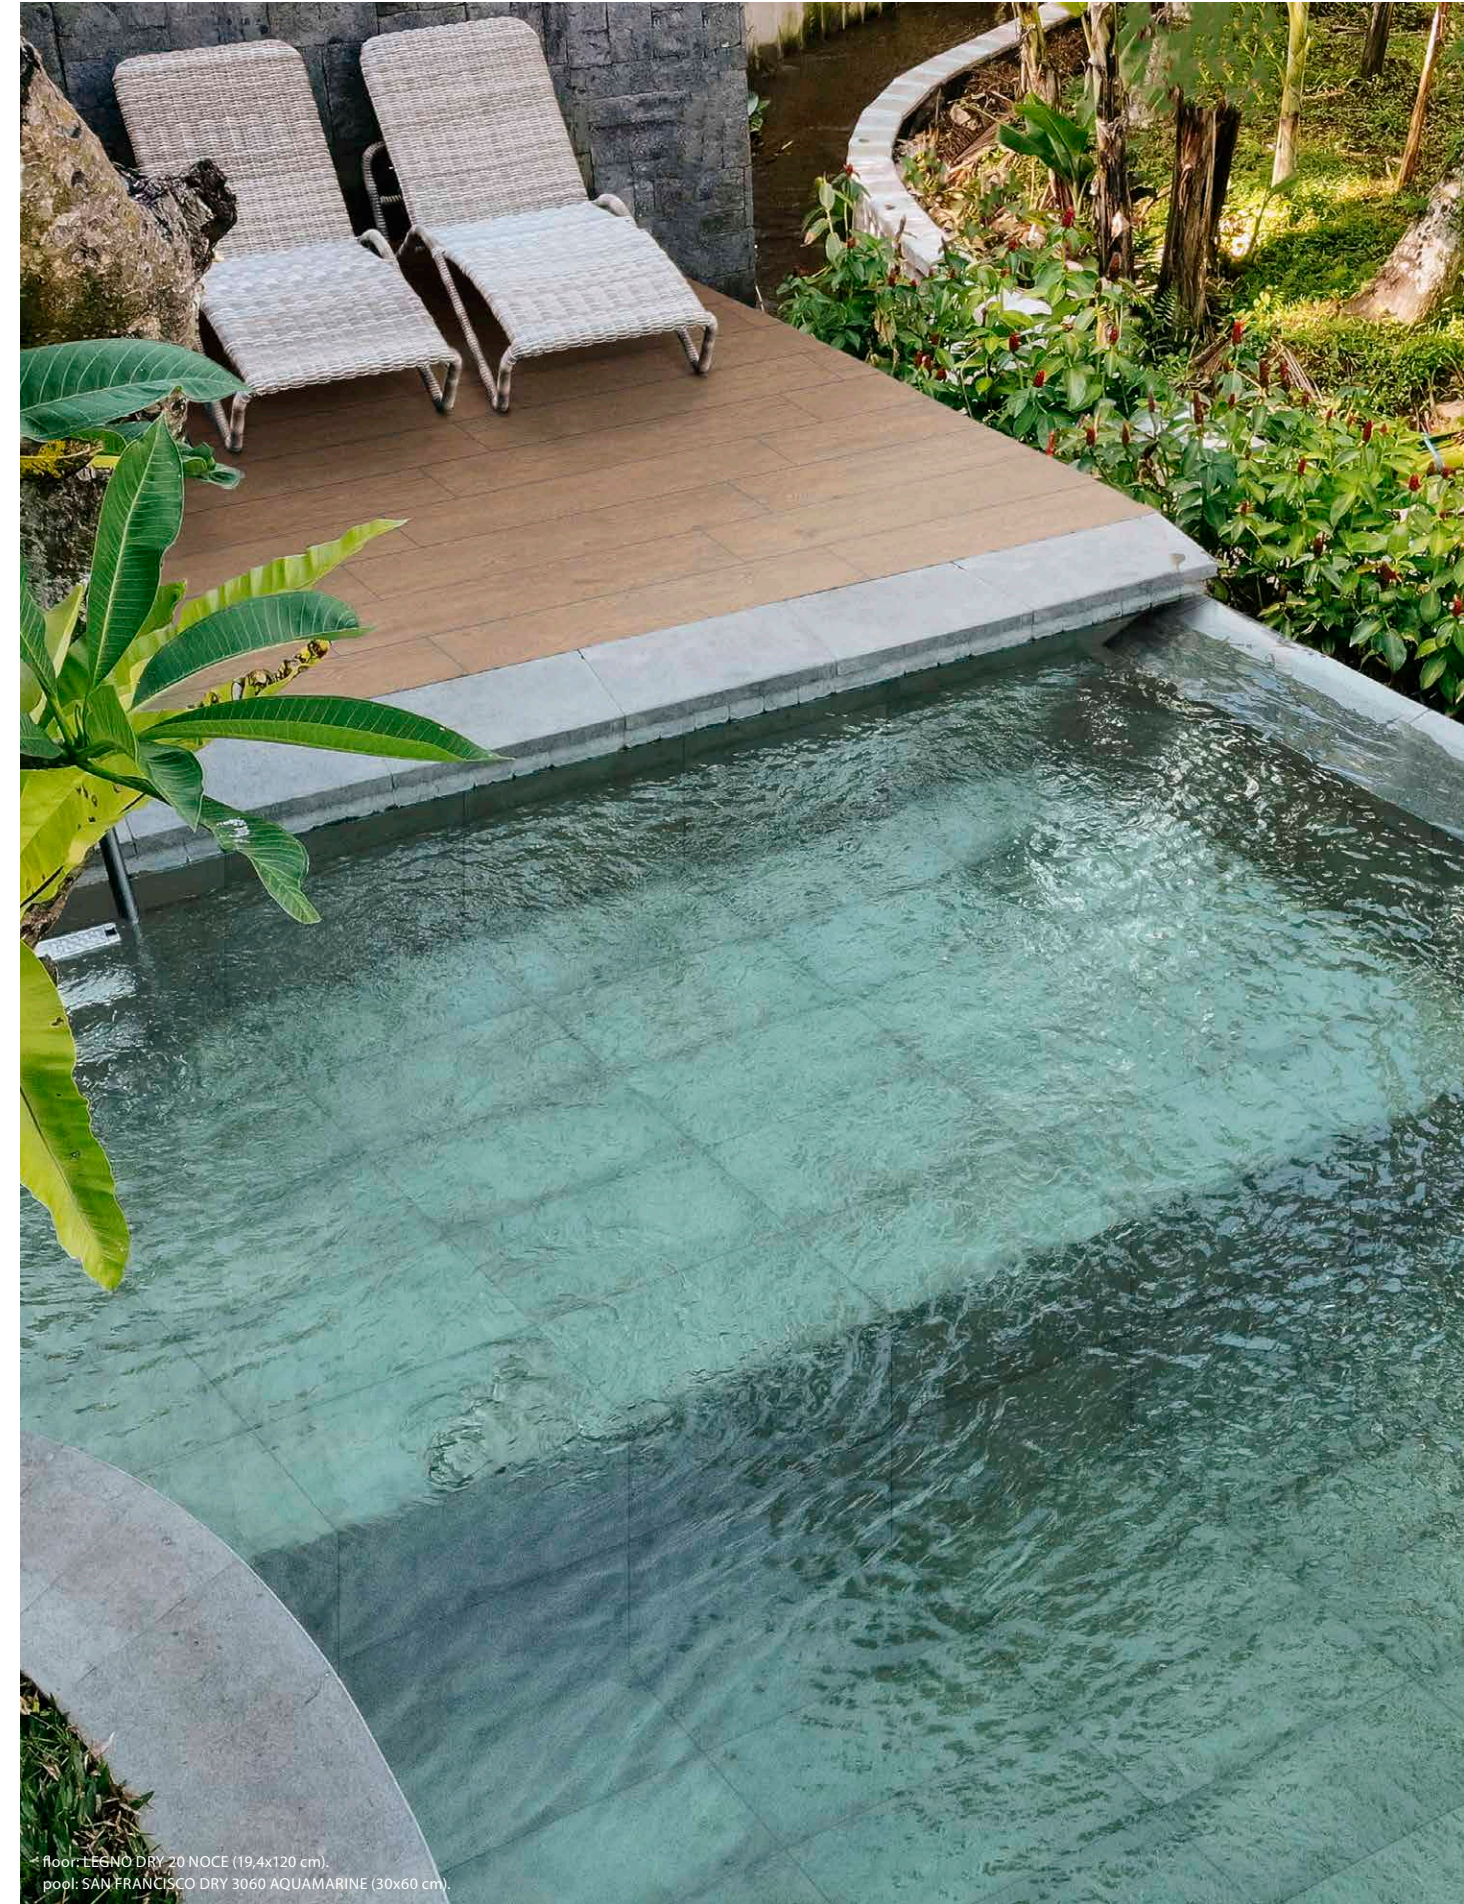

SAN FRANCISCO HEX60 GRAPHITE (52x60 cm).

floor: LEGNO DRY 20 NOCE (19,4x120 cm).
pool: SAN FRANCISCO DRY 3060 AQUAMARINE (30x60 cm).