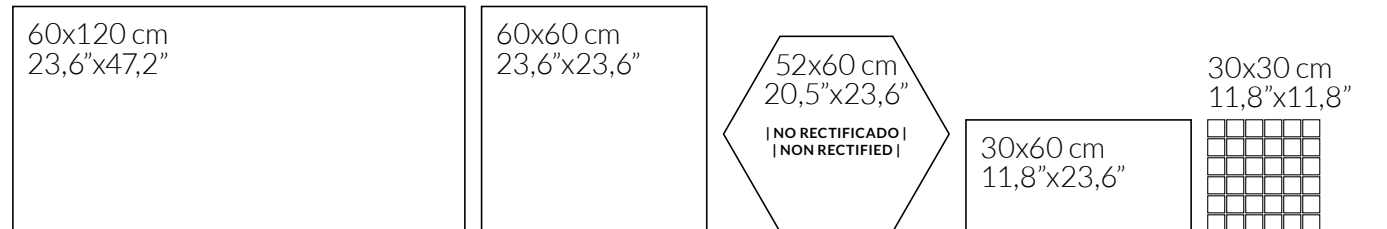

wall: SAN FRANCISCO 120 WHITE (60x120 cm), SAN FRANCISCO 60 AQUAMARINE (60x60 cm).
floor: SAN FRANCISCO 120 AQUAMARINE (60x120 cm).

SAN FRANCISCO collection

| PORCELÁNICO · PORCELAIN | RECTIFICADO · RECTIFIED | DESTONIFICADO V3 · DESTONIFIED V3 |

| ESCALA DE LA GRÁFICA 1/2 · GRAPHIC SCALE 1/2 |

FORMATOS DISPONIBLES AVAILABLE FORMATS	ACABADO NATURAL NATURAL FINISH 	ACABADO ANTIDESLIZANTE SLIP RESISTANCE FINISH 	ACABADO LAPADO BRILLO GLOSSY LAPATTO FINISH
60x120 cm · 23,6" x 47,2"	SAN FRANCISCO 120 B85	SAN FRANCISCO DRY 120 B86 (aquamarine, white)	SAN FRANCISCO LUX 120 B83
60x60 cm · 23,6" x 23,6"	SAN FRANCISCO 60 B35	SAN FRANCISCO DRY 60 B36 (aquamarine)	SAN FRANCISCO LUX 60 B37
52x60 cm · 20,5" x 23,6"	SAN FRANCISCO HEX60 B12 (excepto color oxide · except oxide color) DECORADO SAN FRANCISCO HEX60 B14 (white)	---	---
30x60 cm · 11,8" x 23,6"	SAN FRANCISCO 3060 B35	SAN FRANCISCO DRY 3060 B36 (aquamarine)	SAN FRANCISCO LUX 3060 B37
30x30 cm · 11,8" x 11,8"	MOSAICO SAN FRANCISCO T5 P70 	---	MOSAICO SAN FRANCISCO LUX T5 P60
Nº DISEÑOS POR FORMATO · Nº DESIGNS BY FORMAT: 60x120: 10 60x60: 12 52x60: 10 30x60: 24			

AQUAMARINE WHITE GREY GRAPHITE BLACK OXIDE

| COLORES DISPONIBLES · AVAILABLE COLORS |

wall and floor: SAN FRANCISCO HEX60 WHITE (52x60 cm), DECORADO SAN FRANCISCO HEX60 WHITE (52x60 cm), BARRICA 30 NUEZ (30x120 cm).

SAN FRANCISCO HEX60 WHITE (52x60 cm), DECORADO SAN FRANCISCO HEX60 WHITE (52x60 cm), BARRICA 30 NUEZ (30x120 cm).

| PIEZAS DECORATIVAS · DECORATIVE PIECES |

DECORADO SAN FRANCISCO HEX60 | 52x60 cm | B14