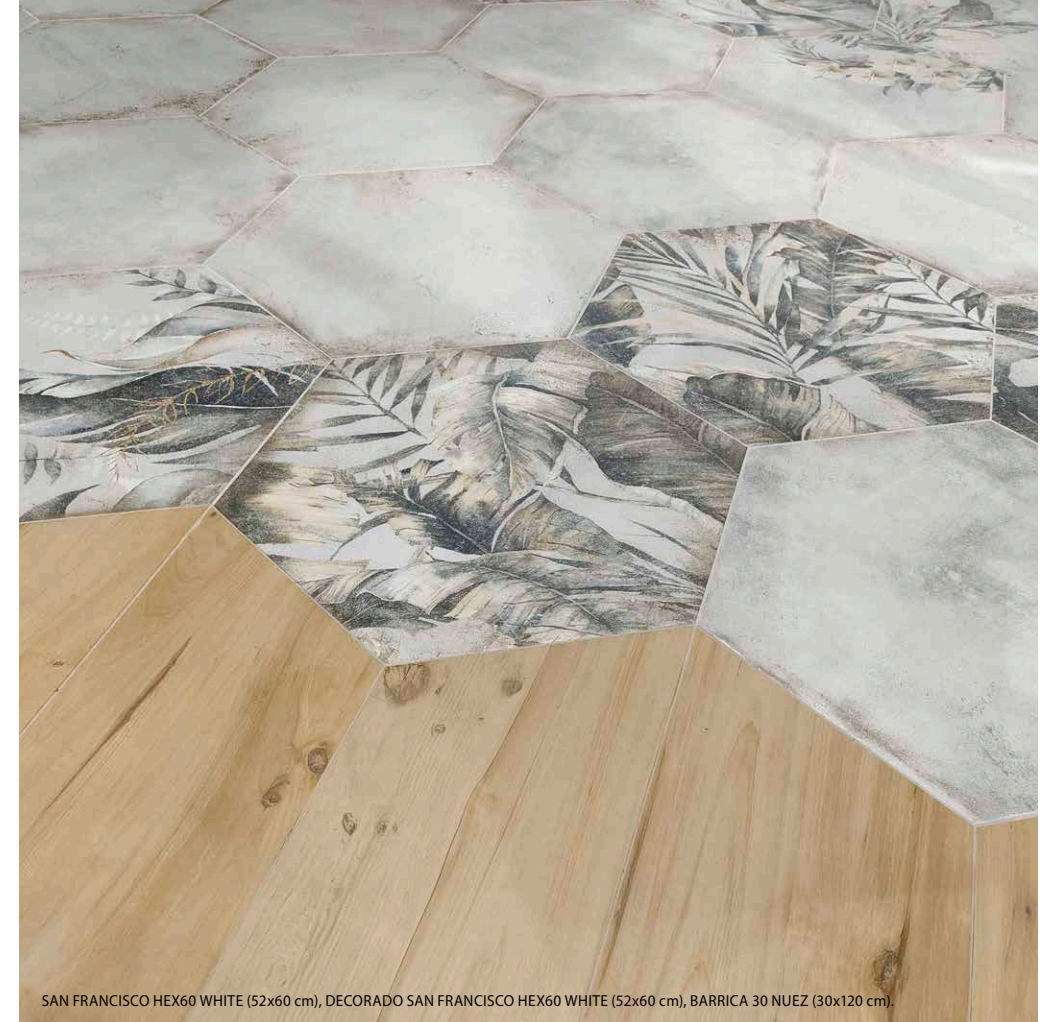

wall: SAN FRANCISCO 120 WHITE (60x120 cm), SAN FRANCISCO 60 AQUAMARINE (60x60 cm).
floor: SAN FRANCISCO 120 AQUAMARINE (60x120 cm).

SAN FRANCISCO collection

| PORCELÁNICO · PORCELAIN | RECTIFICADO · RECTIFIED | DESTONIFICADO V3 · DESTONIFIED V3 |

| ESCALA DE LA GRÁFICA 1/2 · GRAPHIC SCALE 1/2 |

FORMATOS DISPONIBLES AVAILABLE FORMATS	ACABADO NATURAL NATURAL FINISH 	ACABADO ANTIDESLIZANTE SLIP RESISTANCE FINISH 	ACABADO LAPADO BRILLO GLOSSY LAPATTO FINISH
60x120 cm · 23,6" x 47,2"	SAN FRANCISCO 120 B85	SAN FRANCISCO DRY 120 B86 (aquamarine, white)	SAN FRANCISCO LUX 120 B83
60x60 cm · 23,6" x 23,6"	SAN FRANCISCO 60 B35	SAN FRANCISCO DRY 60 B36 (aquamarine)	SAN FRANCISCO LUX 60 B37
52x60 cm · 20,5" x 23,6"	SAN FRANCISCO HEX60 B12 (excepto color oxide · except oxide color) DECORADO SAN FRANCISCO HEX60 B14 (white)	---	---
30x60 cm · 11,8" x 23,6"	SAN FRANCISCO 3060 B35	SAN FRANCISCO DRY 3060 B36 (aquamarine)	SAN FRANCISCO LUX 3060 B37
30x30 cm · 11,8" x 11,8"	MOSAICO SAN FRANCISCO T5 P70 	---	MOSAICO SAN FRANCISCO LUX T5 P60
Nº DISEÑOS POR FORMATO · Nº DESIGNS BY FORMAT: 60x120: 10 60x60: 12 52x60: 10 30x60: 24			

AQUAMARINE WHITE GREY GRAPHITE BLACK OXIDE

| COLORES DISPONIBLES · AVAILABLE COLORS |

wall and floor: SAN FRANCISCO HEX60 WHITE (52x60 cm), DECORADO SAN FRANCISCO HEX60 WHITE (52x60 cm), BARRICA 30 NUEZ (30x120 cm).